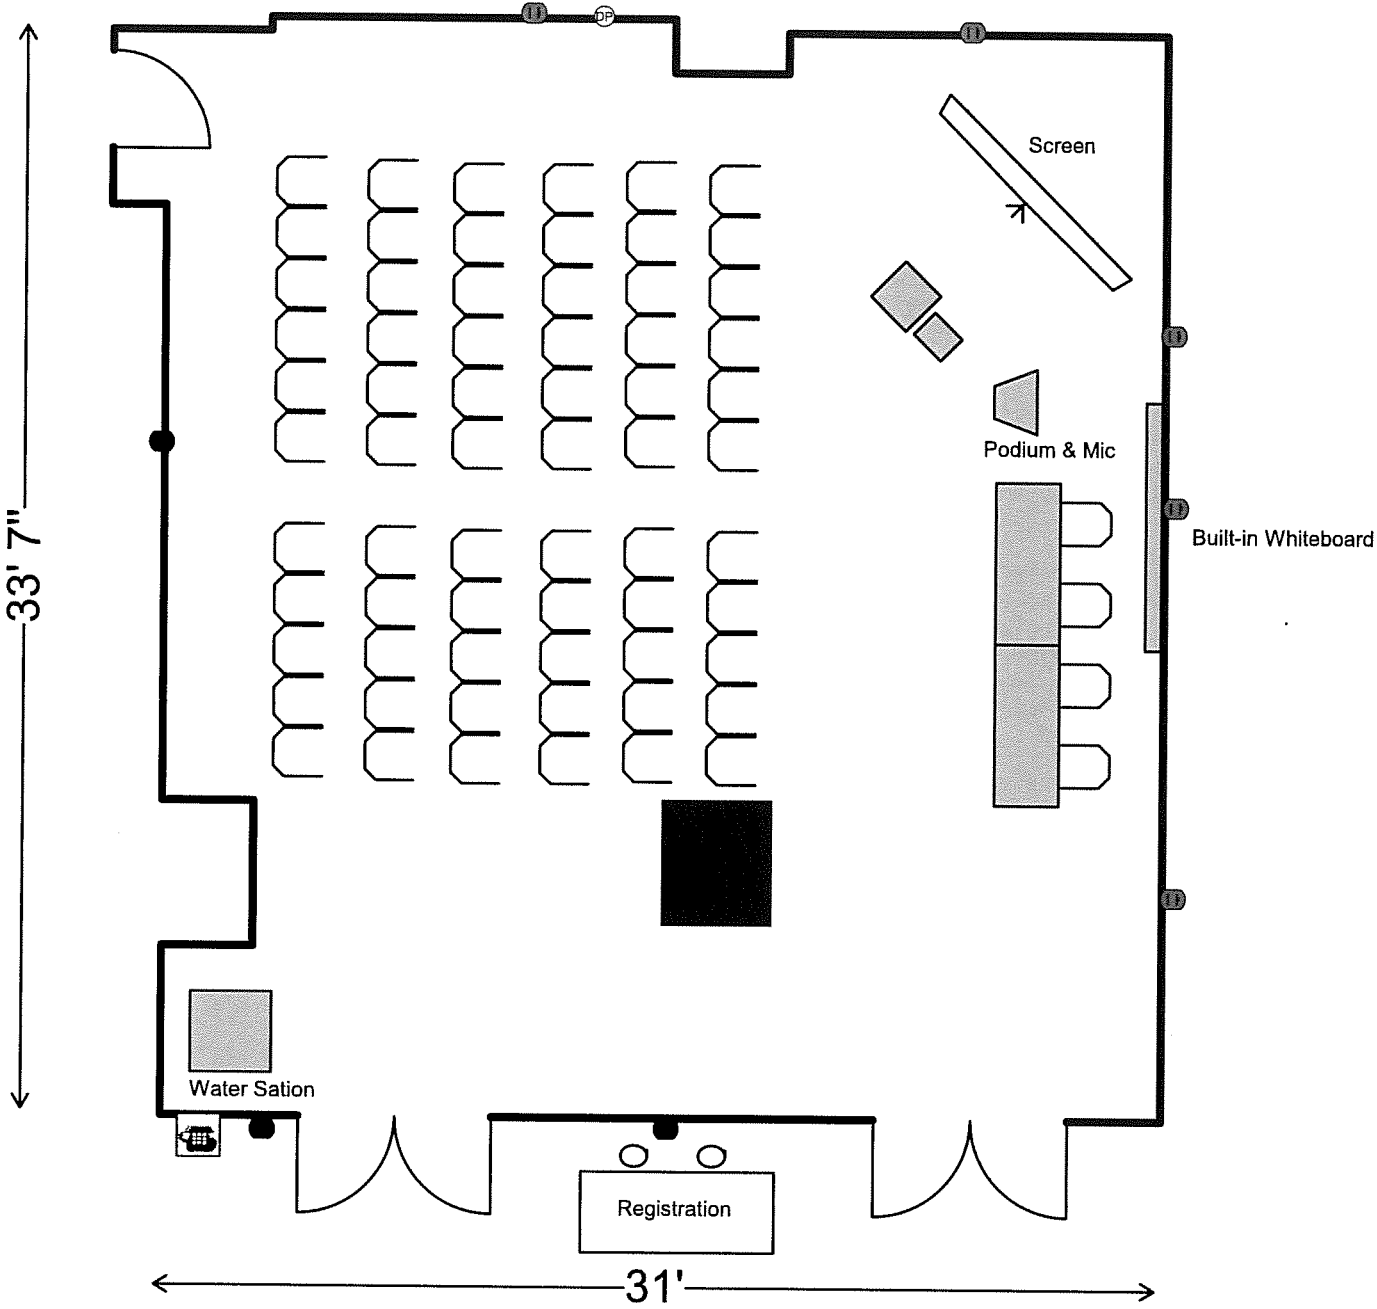

THEATER 66SEATS & SCREEN

PLUMERIA